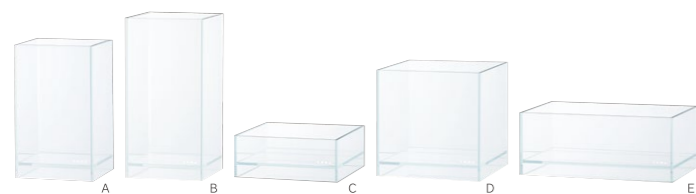

NEO GLASS AIR

The novel design with an open space beneath the bottom plate uniquely produces a floating feel and attractiveness as interior décor item.

- A. W15×D15×H25 (cm) D. W20×D20×H20 (cm)
- B. W15×D15×H30 (cm) E. W30×D18×H12 (cm)
- C. W20×D20×H8 (cm)

SYSTEM TERRA 30

A signature product of the DOOA Series offering a groundbreaking style using Wabi-Kusa Mat and Wabi-kusa.

W30×D30×H40 (cm)

- ※Contains: Wabi-Kusa Mat x 6 pieces
- ※Compatible with AQUASKY G 301

SYSTEM AQUA 30

SYSTEM AQUA 30 is an integrated aquarium with built-in filters for enjoying planted aquarium with ease.

W30×D30×H30 (cm)

- ※Compatible with AQUASKY G 301

STREAM PIPE ARC P-1 / P-2

Glass-made outflow pipe for external canister filter, Super Jet Filter. It provides a slightly downward water stream.